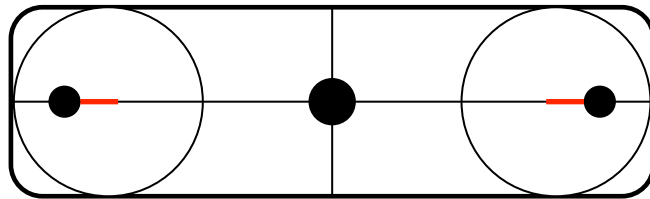

Centre Hole: 6mm

Band Holes: 4mm with 5mm extension

Standard Pouch

Height: 25mm

Width: 75mm

Centre Hole: 6mm

Band Holes: 4mm with 5mm extension

Standard Pouch Rounded

Height: 25mm

Width: 75mm

Centre Hole: 6mm

Band Holes: 4mm with 5mm extension

Extra Wide Pouch

Height: 25mm

Width: 85mm

Centre Hole: 6mm

Band Holes: 4mm with 5mm extension

Extra Wide Pouch Rounded

Height: 25mm

Width: 85mm

Centre Hole: 6mm

Band Holes: 4mm with 5mm extension

Large Pouch

Height: 35mm

Width: 90mm

Centre Hole: N/A

Band Holes: 5mm with 5mm extension

Large Pouch Rounded

Height: 35mm

Width: 90mm

Centre Hole: N/A

Band Holes: 5mm with 5mm extension