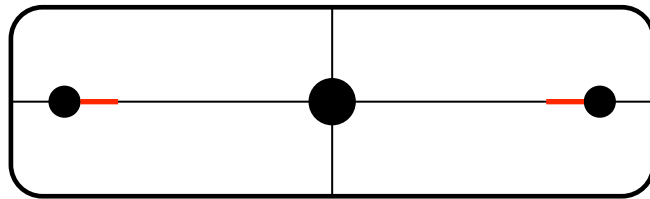

Centre Hole: 6mm

Band Holes: 4mm with 5mm extension

Standard Pouch

Height: 25mm

Width: 75mm

Centre Hole: 6mm

Band Holes: 4mm with 5mm extension

Standard Pouch Rounded

Height: 25mm

Width: 75mm

Centre Hole: 6mm

Band Holes: 4mm with 5mm extension

Extra Wide Pouch

Height: 25mm

Width: 85mm

Centre Hole: 6mm

Band Holes: 4mm with 5mm extension

Extra Wide Pouch Rounded

Height: 25mm

Width: 85mm

Centre Hole: 6mm

Band Holes: 4mm with 5mm extension

Large Pouch

Height: 35mm

Width: 90mm

Centre Hole: N/A

Band Holes: 5mm with 5mm extension

Large Pouch Rounded

Height: 35mm

Width: 90mm

Centre Hole: N/A

Band Holes: 5mm with 5mm extension