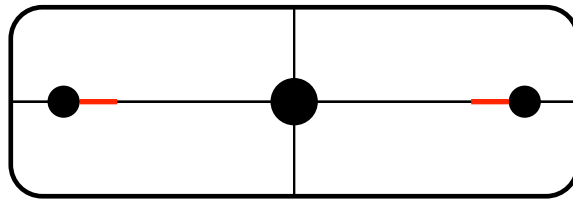

Small Pouch

Height: 20mm

Width: 68mm

Centre Hole: 6mm

Band Holes: 4mm with 5mm extension

Small Pouch Rounded

Height: 20mm

Width: 68mm

Centre Hole: 6mm

Band Holes: 4mm with 5mm extension

Standard Pouch

Height: 25mm

Width: 75mm

Centre Hole: 6mm

Band Holes: 4mm with 5mm extension

Standard Pouch Rounded

Height: 25mm

Width: 75mm

Centre Hole: 6mm

Band Holes: 4mm with 5mm extension

Extra Wide Pouch

Height: 25mm

Width: 85mm

Centre Hole: 6mm

Band Holes: 4mm with 5mm extension

Extra Wide Pouch Rounded

Height: 25mm

Width: 85mm

Centre Hole: 6mm

Band Holes: 4mm with 5mm extension

Large Pouch

Height: 35mm