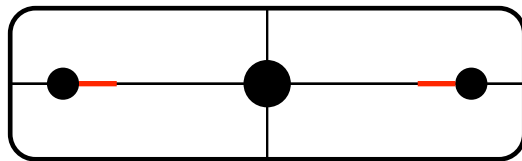

Small Pouch

Height: 20mm

Width: 68mm

Centre Hole: 6mm

Band Holes: 4mm with 5mm extension

Small Pouch Rounded

Height: 20mm

Width: 68mm

Centre Hole: 6mm

Band Holes: 4mm with 5mm extension

Standard Pouch

Height: 25mm

Width: 75mm

Centre Hole: 6mm

Band Holes: 4mm with 5mm extension

Standard Pouch Rounded

Height: 25mm

Width: 75mm

Centre Hole: 6mm

Band Holes: 4mm with 5mm extension

Extra Wide Pouch

Height: 25mm

Width: 85mm

Centre Hole: 6mm

Width: 90mm

Centre Hole: N/A

Band Holes: 5mm with 5mm extension

Large Pouch Rounded

Height: 35mm

Width: 90mm

Centre Hole: N/A

Band Holes: 5mm with 5mm extension