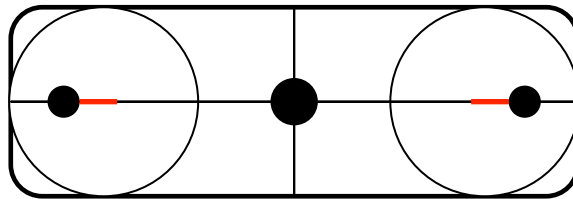

Small Pouch

Height: 20mm

Width: 68mm

Centre Hole: 6mm

Band Holes: 4mm with 5mm extension

Small Pouch Rounded

Height: 20mm

Width: 68mm

Centre Hole: 6mm

Band Holes: 4mm with 5mm extension

Standard Pouch

Height: 25mm

Width: 75mm

Centre Hole: 6mm

Band Holes: 4mm with 5mm extension

Standard Pouch Rounded

Height: 25mm

Width: 75mm

Centre Hole: 6mm

Band Holes: 4mm with 5mm extension

Extra Wide Pouch

Height: 25mm

Width: 85mm

Centre Hole: 6mm

Band Holes: 4mm with 5mm extension

Extra Wide Pouch Rounded

Height: 25mm

Width: 85mm

Centre Hole: 6mm

Band Holes: 4mm with 5mm extension

Large Pouch

Height: 35mm