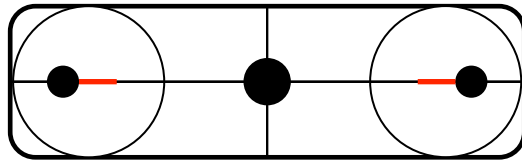

Small Pouch

Height: 20mm

Width: 68mm

Centre Hole: 6mm

Band Holes: 4mm with 5mm extension

Small Pouch Rounded

Height: 20mm

Width: 68mm

Centre Hole: 6mm

Band Holes: 4mm with 5mm extension

Standard Pouch

Height: 25mm

Width: 75mm

Centre Hole: 6mm

Band Holes: 4mm with 5mm extension

Standard Pouch Rounded

Height: 25mm

Width: 75mm

Centre Hole: 6mm

Band Holes: 4mm with 5mm extension

Extra Wide Pouch

Height: 25mm

Width: 85mm

Centre Hole: 6mm

Width: 90mm

Centre Hole: N/A

Band Holes: 5mm with 5mm extension

Large Pouch Rounded

Height: 35mm

Width: 90mm

Centre Hole: N/A

Band Holes: 5mm with 5mm extension