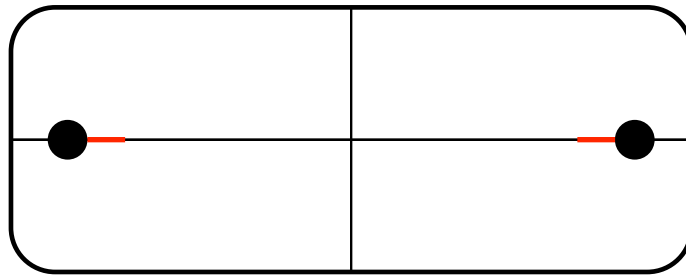

Centre Hole: 6mm

Band Holes: 4mm with 5mm extension

Standard Pouch

Height: 25mm

Width: 75mm

Centre Hole: 6mm

Band Holes: 4mm with 5mm extension

Standard Pouch Rounded

Height: 25mm

Width: 75mm

Centre Hole: 6mm

Band Holes: 4mm with 5mm extension

Extra Wide Pouch

Height: 25mm

Width: 85mm

Centre Hole: 6mm

Band Holes: 4mm with 5mm extension

Extra Wide Pouch Rounded

Height: 25mm

Width: 85mm

Centre Hole: 6mm

Band Holes: 4mm with 5mm extension

Large Pouch

Height: 35mm

Width: 90mm

Centre Hole: N/A

Band Holes: 5mm with 5mm extension

Large Pouch Rounded

Height: 35mm

Width: 90mm

Centre Hole: N/A

Band Holes: 5mm with 5mm extension